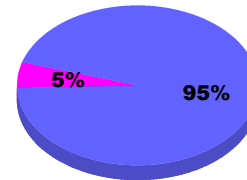

Gender Comparison 2012-2013

Jul/Aug/Sep

Legend: Male (Blue), Female (Magenta)